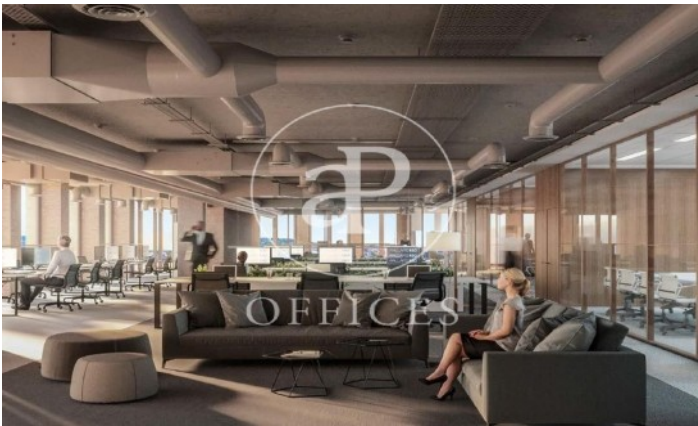

Los datos de cada inmueble no son parte de una oferta o contrato. No debe considerar exactos o factuales las declaraciones hechas por aProperties, verbalmente o por escrito, respecto del inmueble, el estado en que se encuentra o su valor. Las fotografías sólo muestran partes determinadas del inmueble tal y como eran en el momento que se tomaron. Las áreas, dimensiones y las distancias que se proporcionan sólo son aproximadas y deben ser comprobadas por el cliente. Las imágenes generadas por ordenador solo son una indicación de la posible apariencia del inmueble, y pueden cambiar en cualquier momento. La información respecto a un inmueble es susceptible de cambiar en cualquier momento.

Pour plus d'informations ou pour planifier un rendez-vous

Tel: 93 528 89 08

oficinasbcn@aproproperties.es

www.aoficinas.es