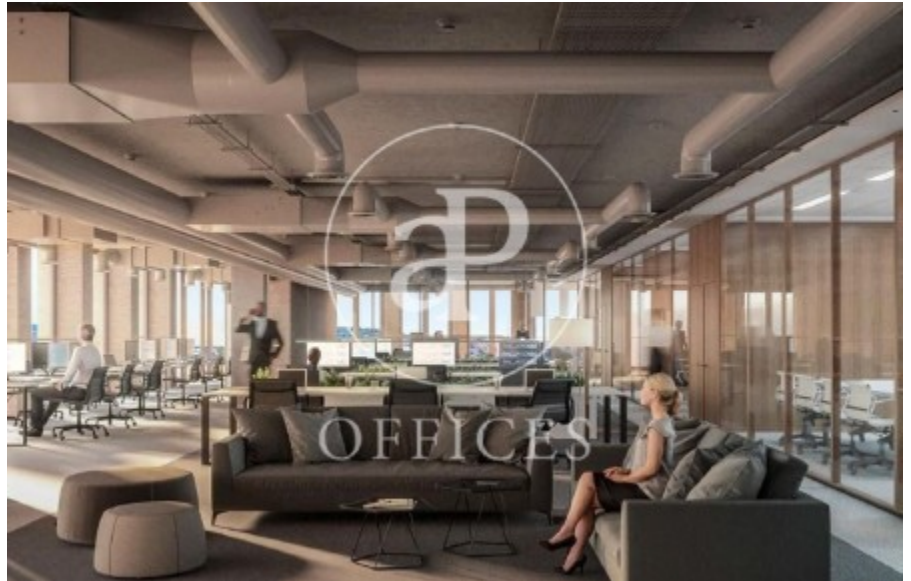

à louer à 22@ (Barcelona city)

Ref. AOB2008019

Unité bj

Barcelone / 22@

- ✓ Surveillance
- ✓ Concierge
- ✓ CLIM
- ✓ Chauffage
- ✓ Parking
- ✓ Condition: Tout neuf

Consulter le prix | 255 m² | Charges 5,25euros/m2/mes + provision districlima privativo