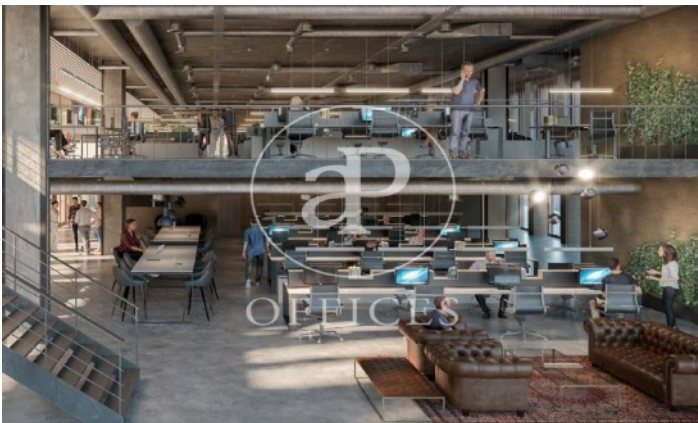

Los datos de cada inmueble no son parte de una oferta o contrato. No debe considerar exactos o factuales las declaraciones hechas por aProperties, verbalmente o por escrito, respecto del inmueble, el estado en que se encuentra o su valor. Las fotografías sólo muestran partes determinadas del inmueble tal y como eran en el momento que se tomaron. Las áreas, dimensiones y las distancias que se proporcionan sólo son aproximadas y deben ser comprobadas por el cliente. Las imágenes generadas por ordenador solo son una indicación de la posible apariencia del inmueble, y pueden cambiar en cualquier momento. La información respecto a un inmueble es susceptible de cambiar en cualquier momento.

Pour plus d'informations ou pour planifier un rendez-vous

Tel: 93 528 89 08

oficinasbcn@aproproperties.es

www.aoficinas.es