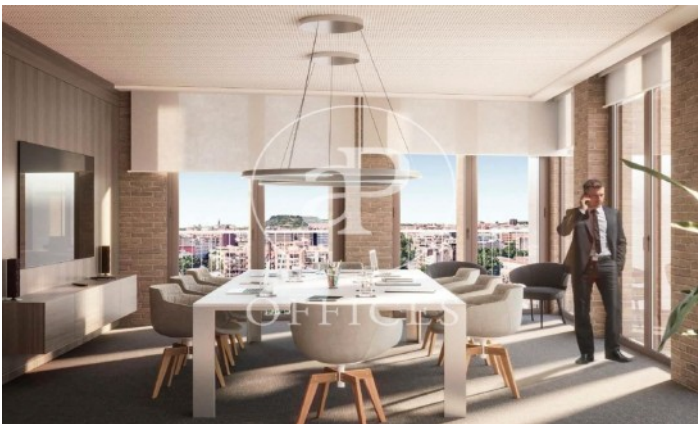

Los datos de cada inmueble no son parte de una oferta o contrato. No debe considerar exactos o factuales las declaraciones hechas por aProperties, verbalmente o por escrito, respecto del inmueble, el estado en que se encuentra o su valor. Las fotografías sólo muestran partes determinadas del inmueble tal y como eran en el momento que se tomaron. Las áreas, dimensiones y las distancias que se proporcionan sólo son aproximadas y deben ser comprobadas por el cliente. Las imágenes generadas por ordenador solo son una indicación de la posible apariencia del inmueble, y pueden cambiar en cualquier momento. La información respecto a un inmueble es susceptible de cambiar en cualquier momento.

Pour plus d'informations ou pour planifier un rendez-vous

Tel: 93 528 89 08

oficinasbcn@aproproperties.es

www.aoficinas.es