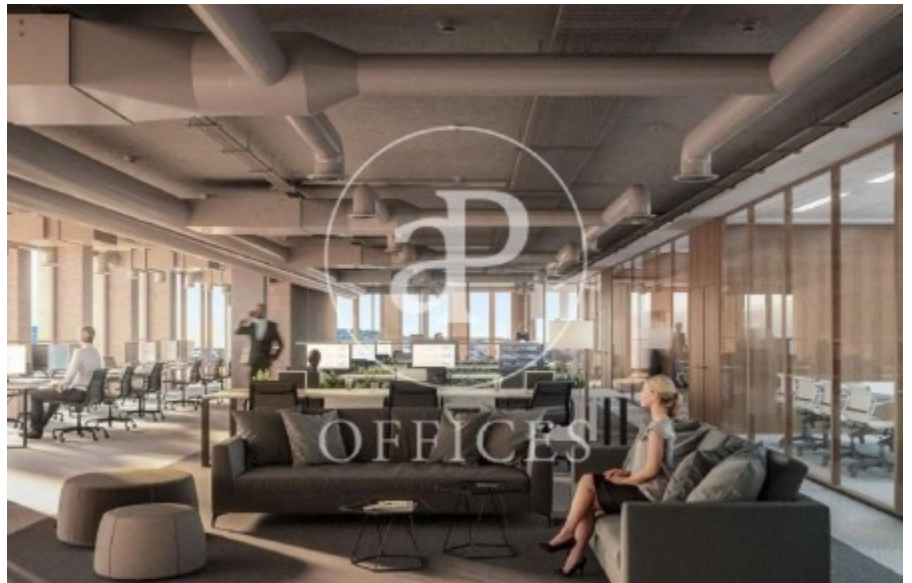

à louer à 22@ (Barcelona city)

Ref. AOB2008019

Unité 2 B

Barcelone / 22@

- ✓ Surveillance
- ✓ Concierge
- ✓ CLIM
- ✓ Chauffage
- ✓ Parking
- ✓ Condition: Tout neuf

Consulter le prix | 589 m² | Charges 5,25euros/m2/mes + provision districlima privativo