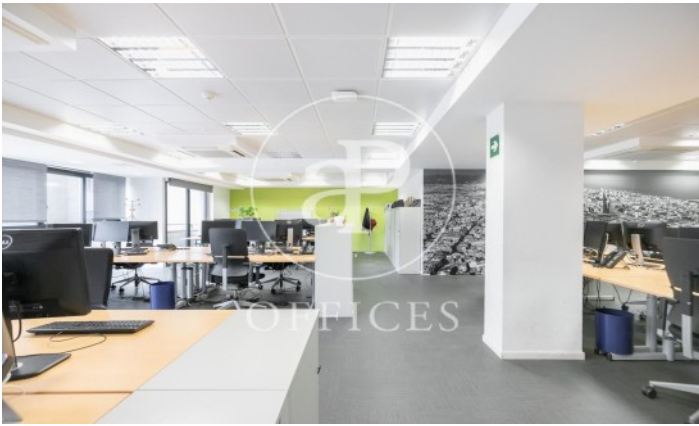

488 sqm whole building in Eixample Esquerra, Barcelona city. Office with 3 bathrooms, heating and concierge.* In compliance with Law 12/2023 and Law 18/2007, we inform that

The information about any property is not binding to any offer or contract. Any verbal or written declaration made by aProperties with regards to the value or condition of the property should not be considered accurate or factual. The pictures make reference to some parts of the property at the times that they were taken. The areas, dimensions and distances that are given are approximate and should be checked by the client. The images are computer generated and are just an approximate indication of the real appearance of the property; these may change at any time. The information with regards to the property may also change at any time.